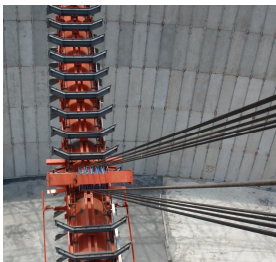

Technology

- § Machine: circular reclaimer
- § Machine output: 1 000 t/h
- § Installed output : 445 kW
- § Drives: chain, hoist, travel